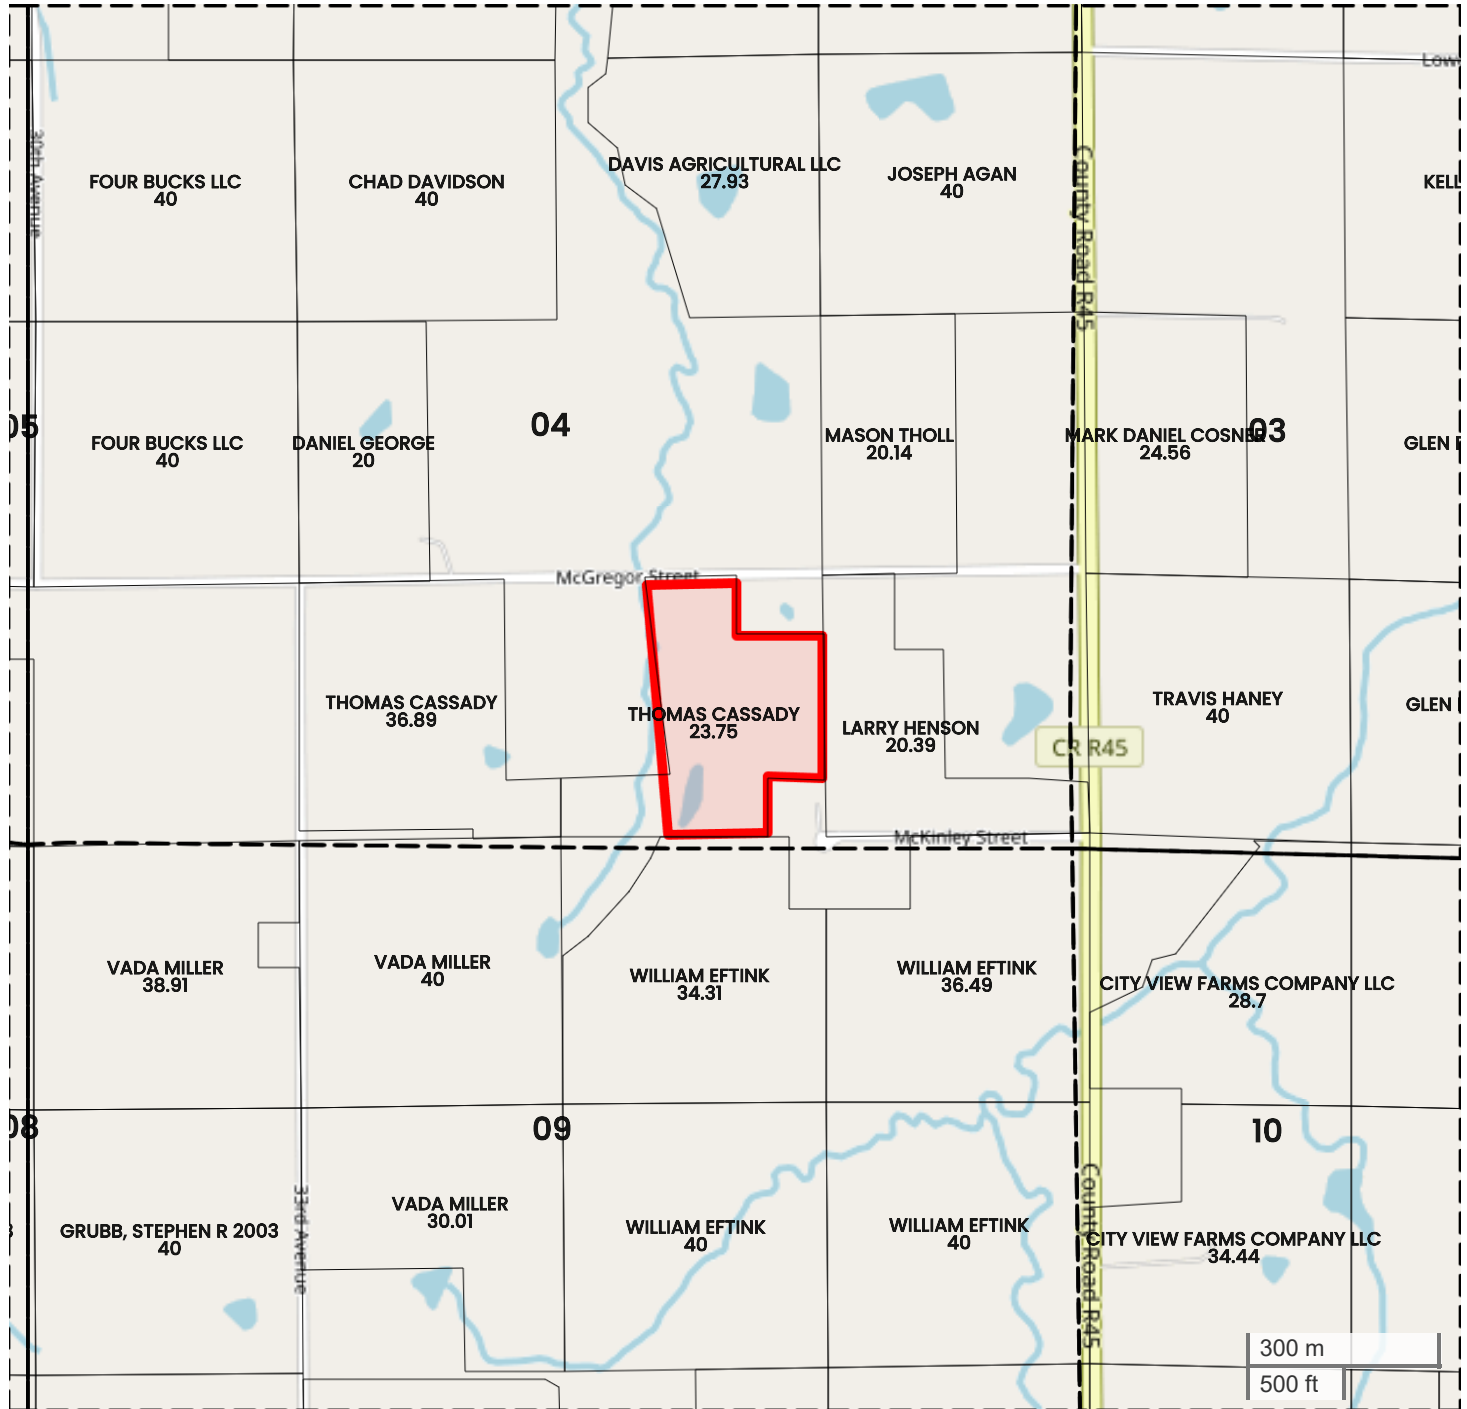

# CASSADY PLAT MAP

Center: 41.324528, -93.738004

04-75N-25W  
Jackson Township  
Warren County, IA

FarmWorth, LLC makes no warranties, express or implied, regarding the accuracy of any information provided through FarmWorth.com. User is solely responsible for independently verifying all information prior to use and waives any claims against FarmWorth, LLC arising from inaccuracies in such information.